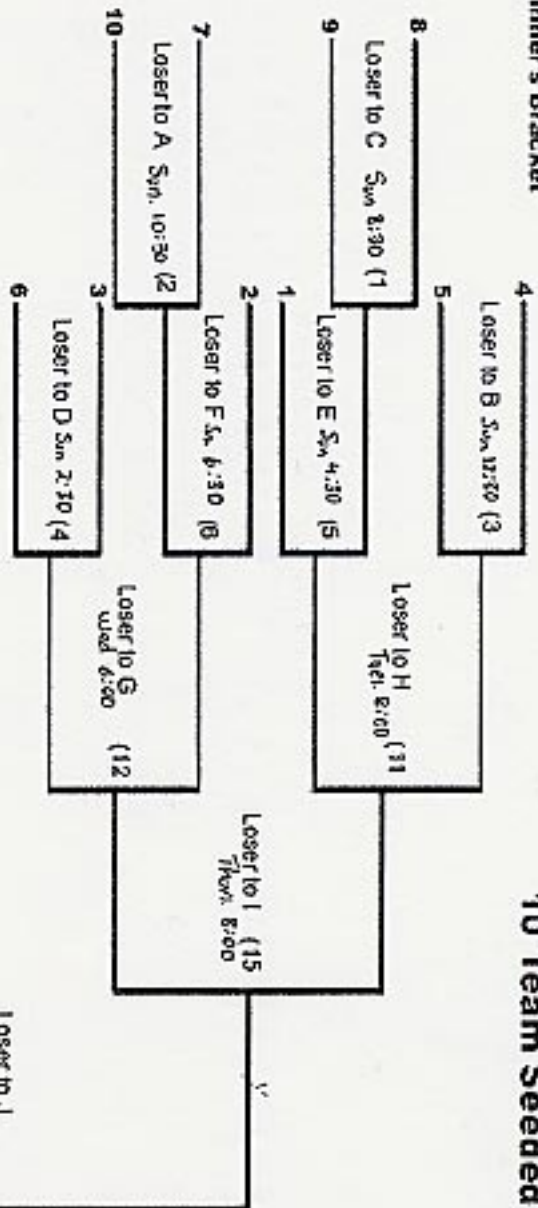

Winner's Bracket

10 Team Seeded Double Elimination

PrintYourBrackets.com

Loser's Bracket

Losers to J
If First Loss
Sat. 10:30 PM
(18)

(19)
Sat. 8:00 PM
12:00
Winner

Sponsored by **BonusBeast.com**